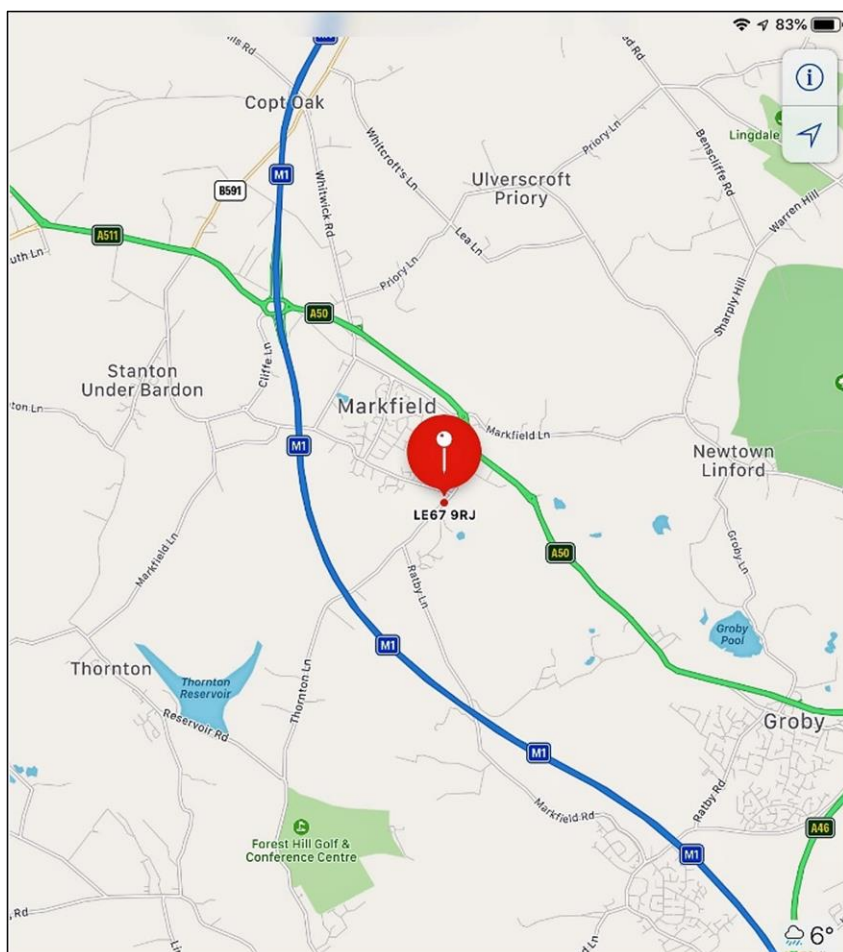

**Tomlinson's Boarding Kennel
& Canine Centre
Upper Grange Farm
Ratby Lane
Markfield
LE67 9RJ**

**East of Junction 22 M1
off the A50**

CLASSES

The PPC reserve the right to split or combine classes without prior notice.